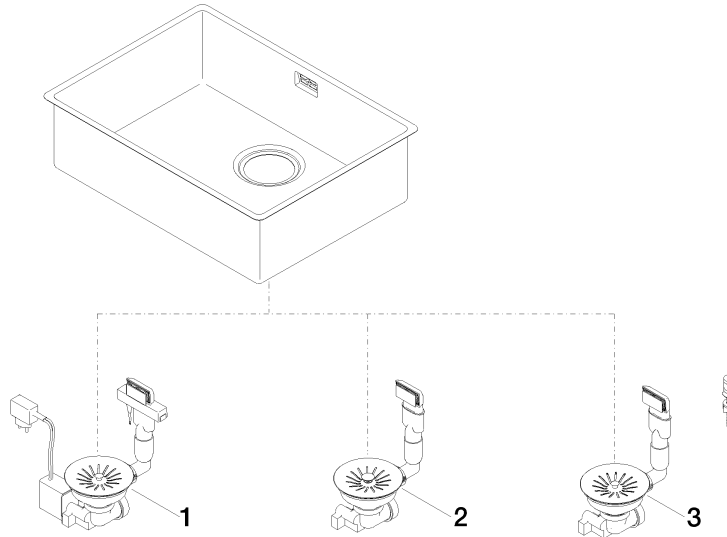

Single sink - Stainless Steel

38 551 003

- installation, on top or flush
- 550 x 400 mm
- sink depth 175 mm
- suitable for base units 600 mm
- radius 12 mm

Drain and overflow set not included in the scope of supply. See Required miscellaneous.

Drain and overflow set not included in the scope of supply. See Required miscellaneous.

Required miscellaneous

Pop-up waste and overflow with electronic control - Stainless Steel 10 410 003-85
 • 3½" electronic drain valve (TouchFlow)

Required miscellaneous

Pop-up waste and overflow closable by hand - Stainless Steel 10 400 003-85
 • 3½" drain valve closable by hand

Required miscellaneous

Pop-up waste and overflow with knob - Stainless Steel 10 405 003-85
 • 3½" strainer waste valve

Single sink - Stainless Steel

38 551 003

mm [inches]

Single sink - Stainless Steel

38 551 003

Spare parts list

No.	Item Number	Name	Quantity used	Delivery time
1	10 410 003-85	Pop-up waste and overflow with electronic control - Stainless Steel	1	2
2	10 400 003-85	Pop-up waste and overflow closable by hand - Stainless Steel	1	2
3	10 405 003-85	Pop-up waste and overflow with knob - Stainless Steel	1	2