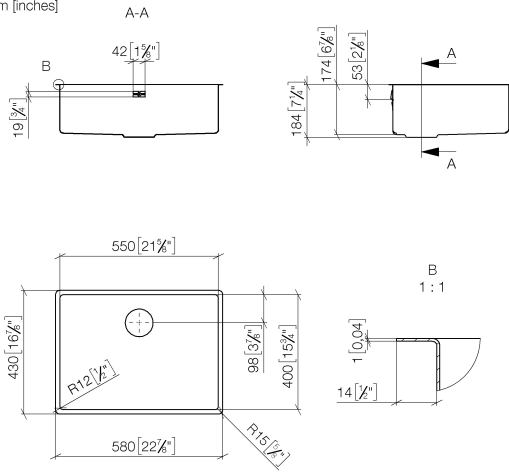

Single sink - Stainless Steel

38 551 003

- installation, on top or flush
- 550 x 400 mm
- sink depth 175 mm
- suitable for base units 600 mm
- radius 12 mm

Drain and overflow set not included in the scope of supply. See Required miscellaneous.

Drain and overflow set not included in the scope of supply. See Required miscellaneous.

Required miscellaneous

Pop-up waste and overflow with electronic control - Stainless Steel 10 410 003-85
 • 3½" electronic drain valve (TouchFlow)

Required miscellaneous

Pop-up waste and overflow closable by hand - Stainless Steel 10 400 003-85
 • 3½" drain valve closable by hand

Required miscellaneous

Pop-up waste and overflow with knob - Stainless Steel 10 405 003-85
 • 3½" strainer waste valve

Single sink - Stainless Steel

38 551 003

mm [inches]

Single sink - Stainless Steel

38 551 003

Spare parts list

No.	Item Number	Name	Quantity used	Delivery time
1	10 410 003-85	Pop-up waste and overflow with electronic control - Stainless Steel	1	2
2	10 400 003-85	Pop-up waste and overflow closable by hand - Stainless Steel	1	2
3	10 405 003-85	Pop-up waste and overflow with knob - Stainless Steel	1	2